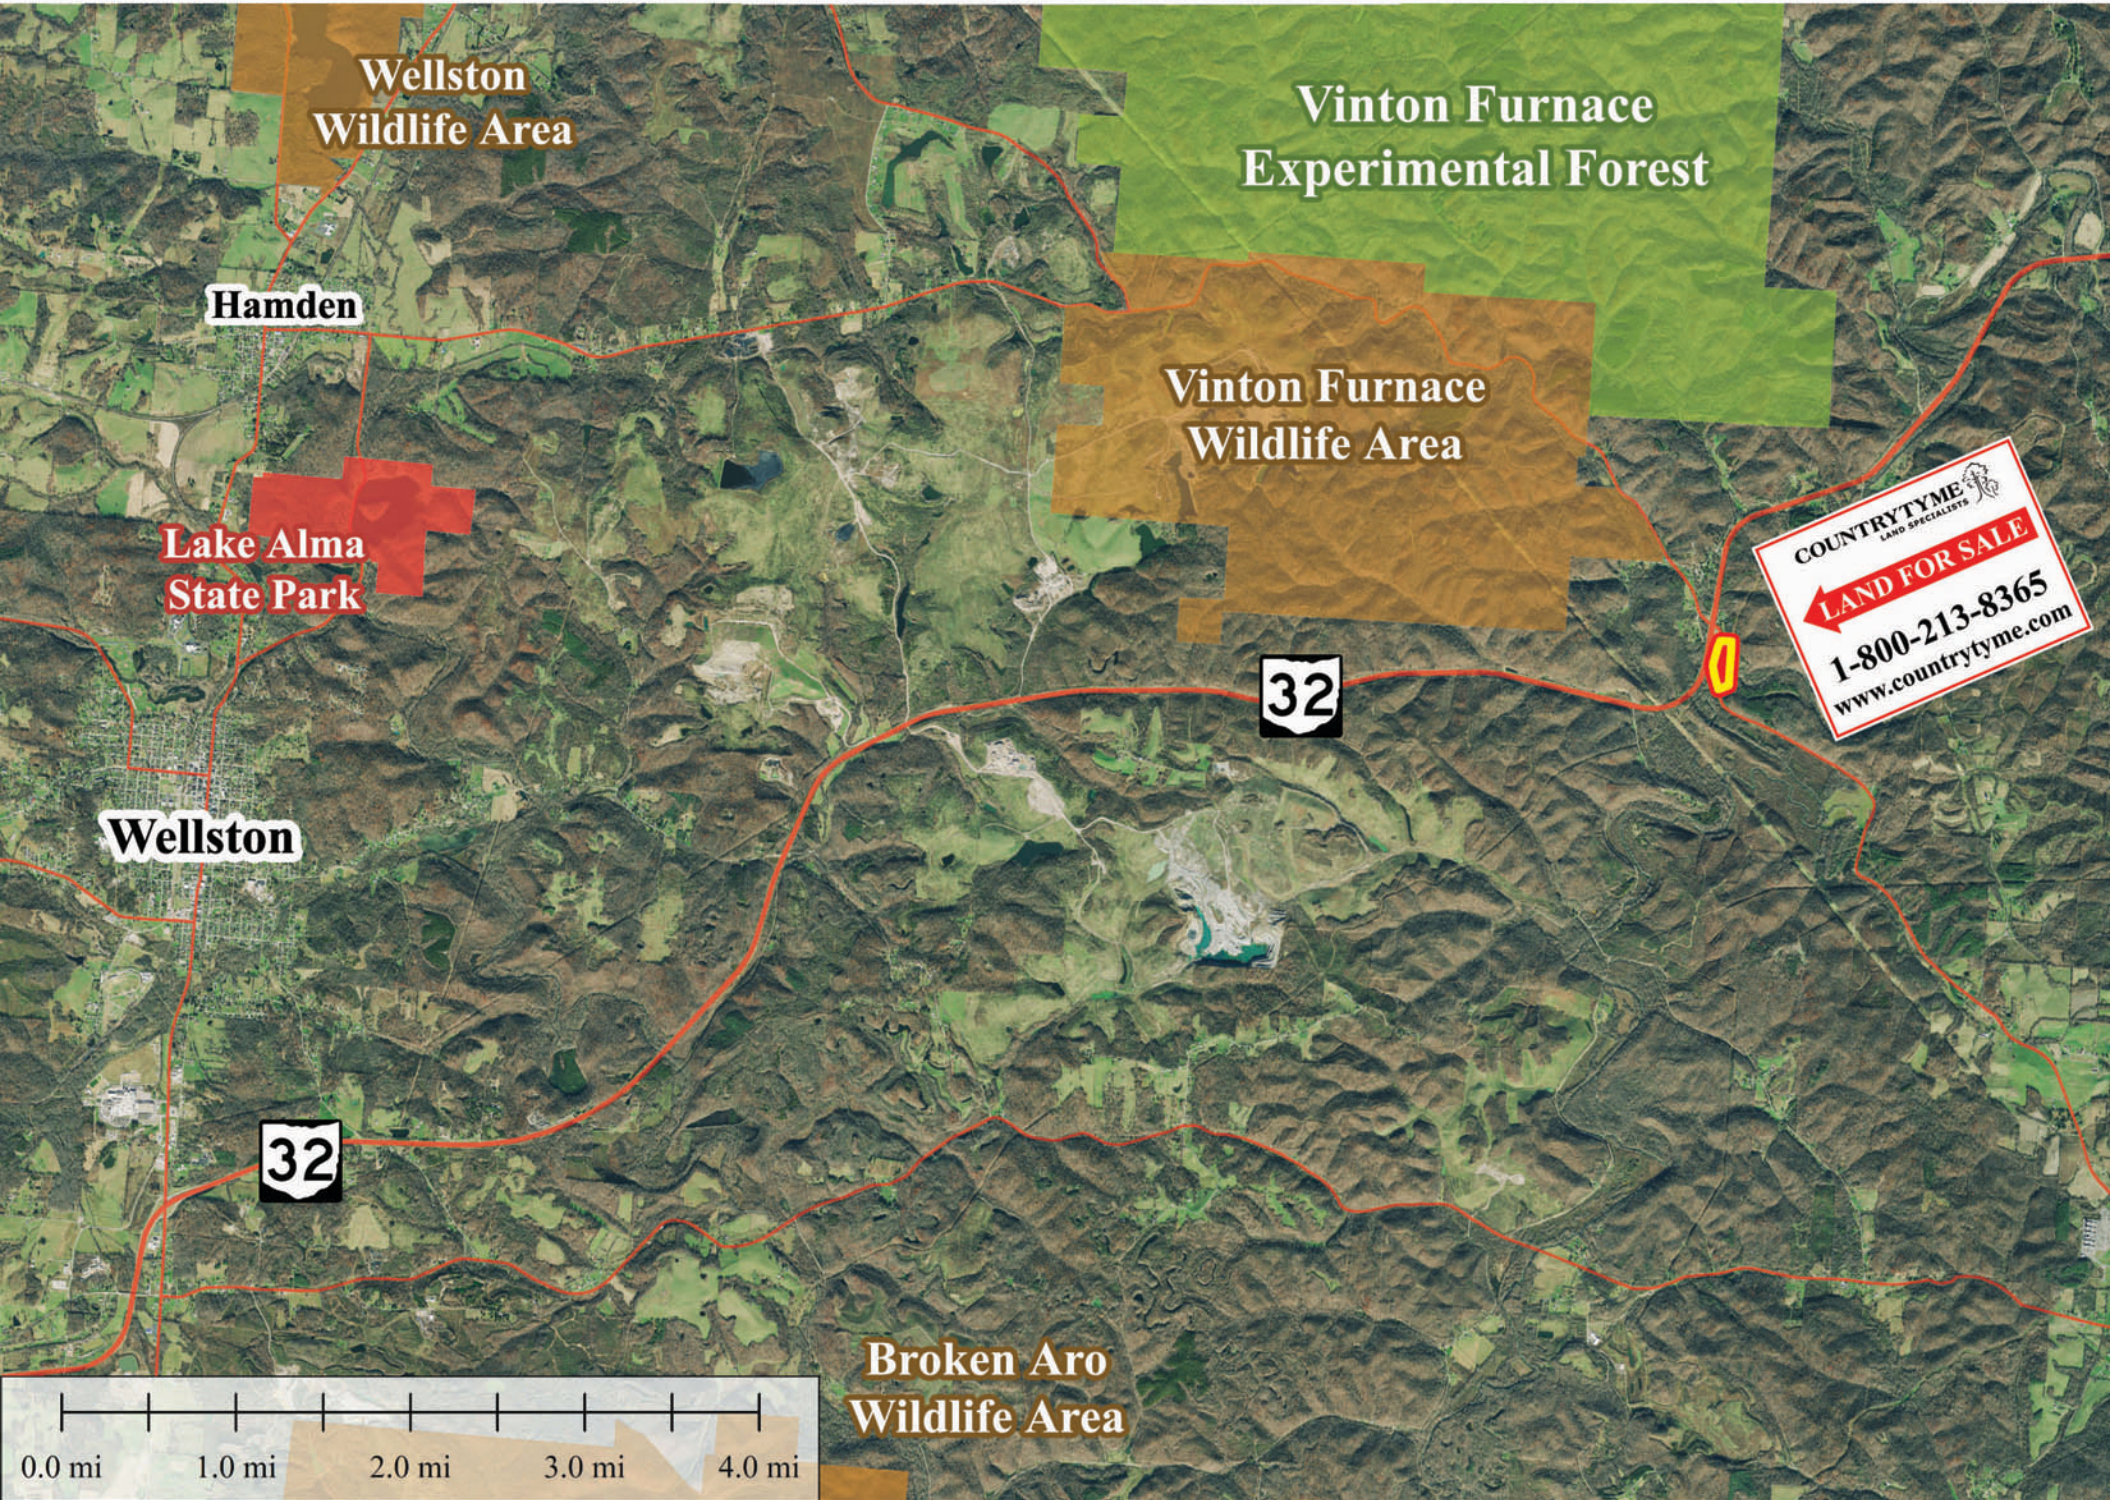

14 Acres on Raccoon Creek - Vinton Co

Wellston
Wildlife Area

Vinton Furnace
Experimental Forest

Hamden

Vinton Furnace
Wildlife Area

Lake Alma
State Park

COUNTRYTYME
LAND SPECIALISTS
LAND FOR SALE
1-800-213-8365
www.countrytyme.com

32

Wellston

32

Broken Aro
Wildlife Area